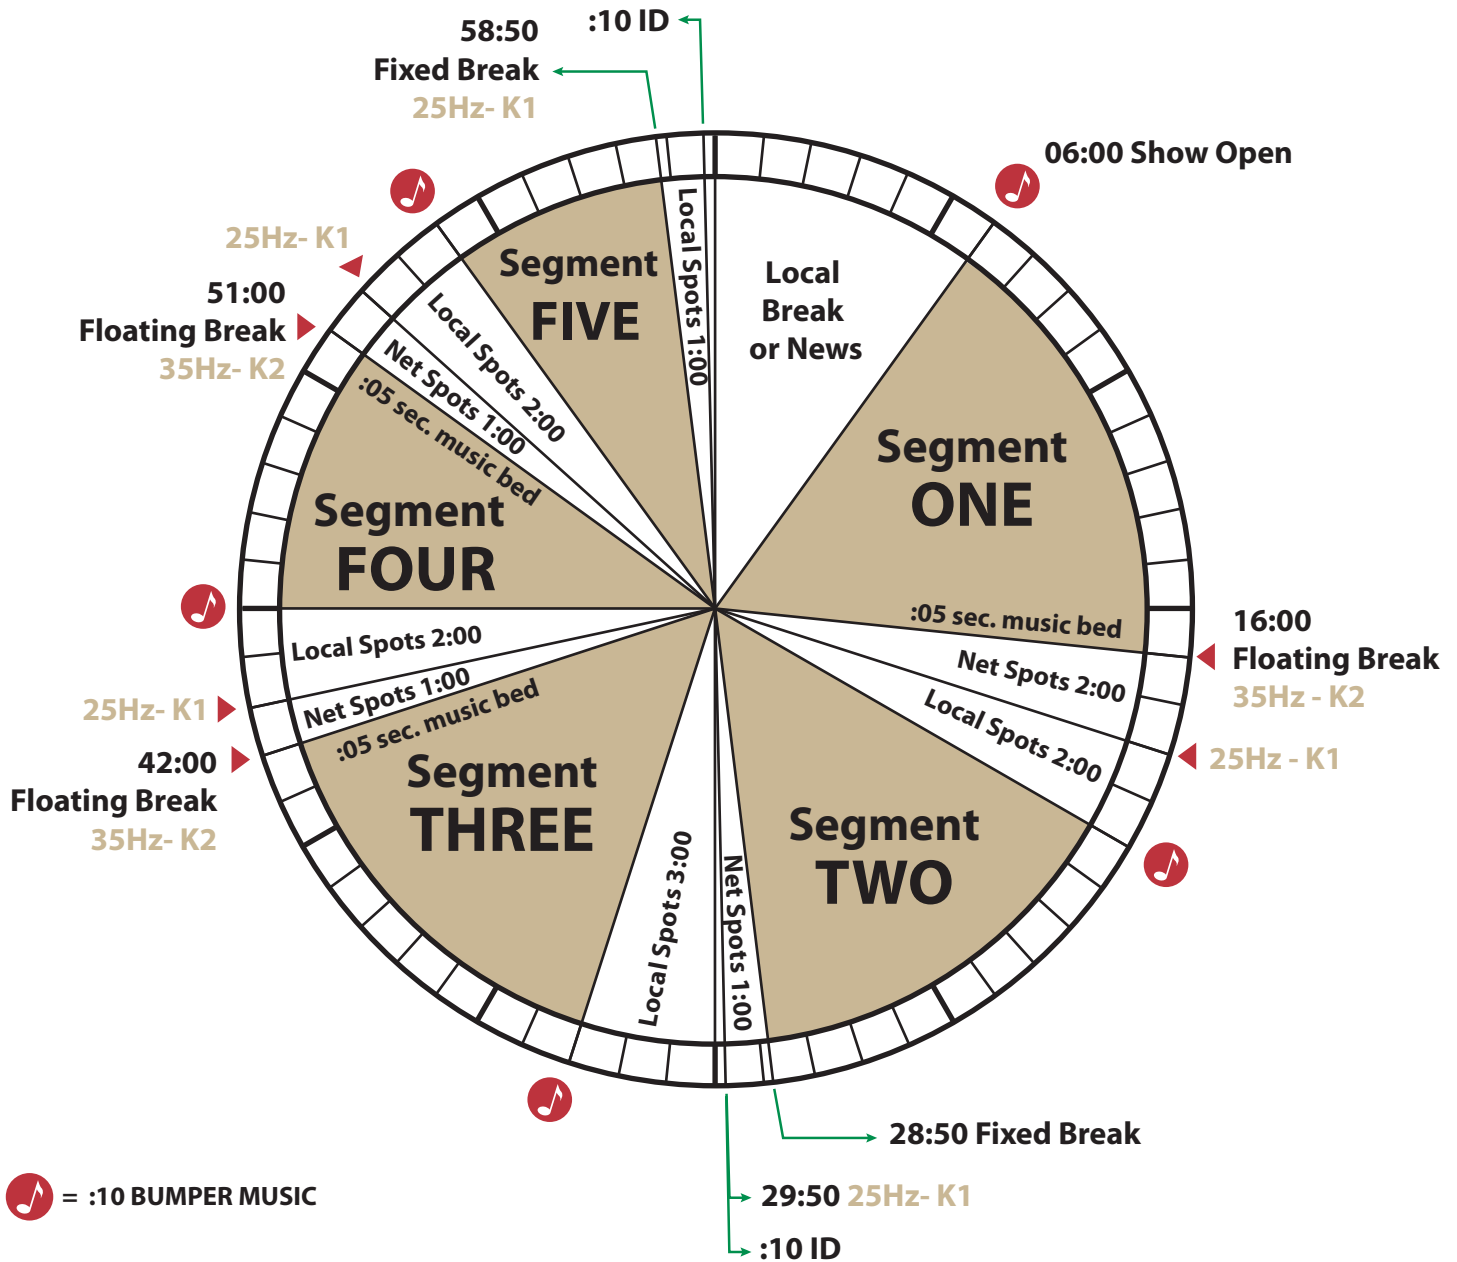

THE  
**EdSCHULTZ**  
 S H O W

**JDAS RECEIVER TECHNICAL INFORMATION**

Satellite: AMC-8/139 Degrees West  
 Transponder: 17  
 Channel: Jones 104 Live  
 Service: 25 Hz or Closure K1 - Local Stopset Start  
 35 Hz or Closure K2 - Local ID

**FEED INFORMATION**

Monday - Friday  
 Live: 12pm – 3pm (ET) Channel: Jones 104  
 Refeed: 3pm – 6pm & 6pm - 9pm (ET) Channel: Jones 103  
 Refeed: 9pm - 12mid (ET) Channel: Jones 102

**EMERGENCY CONTACT NUMBER:**