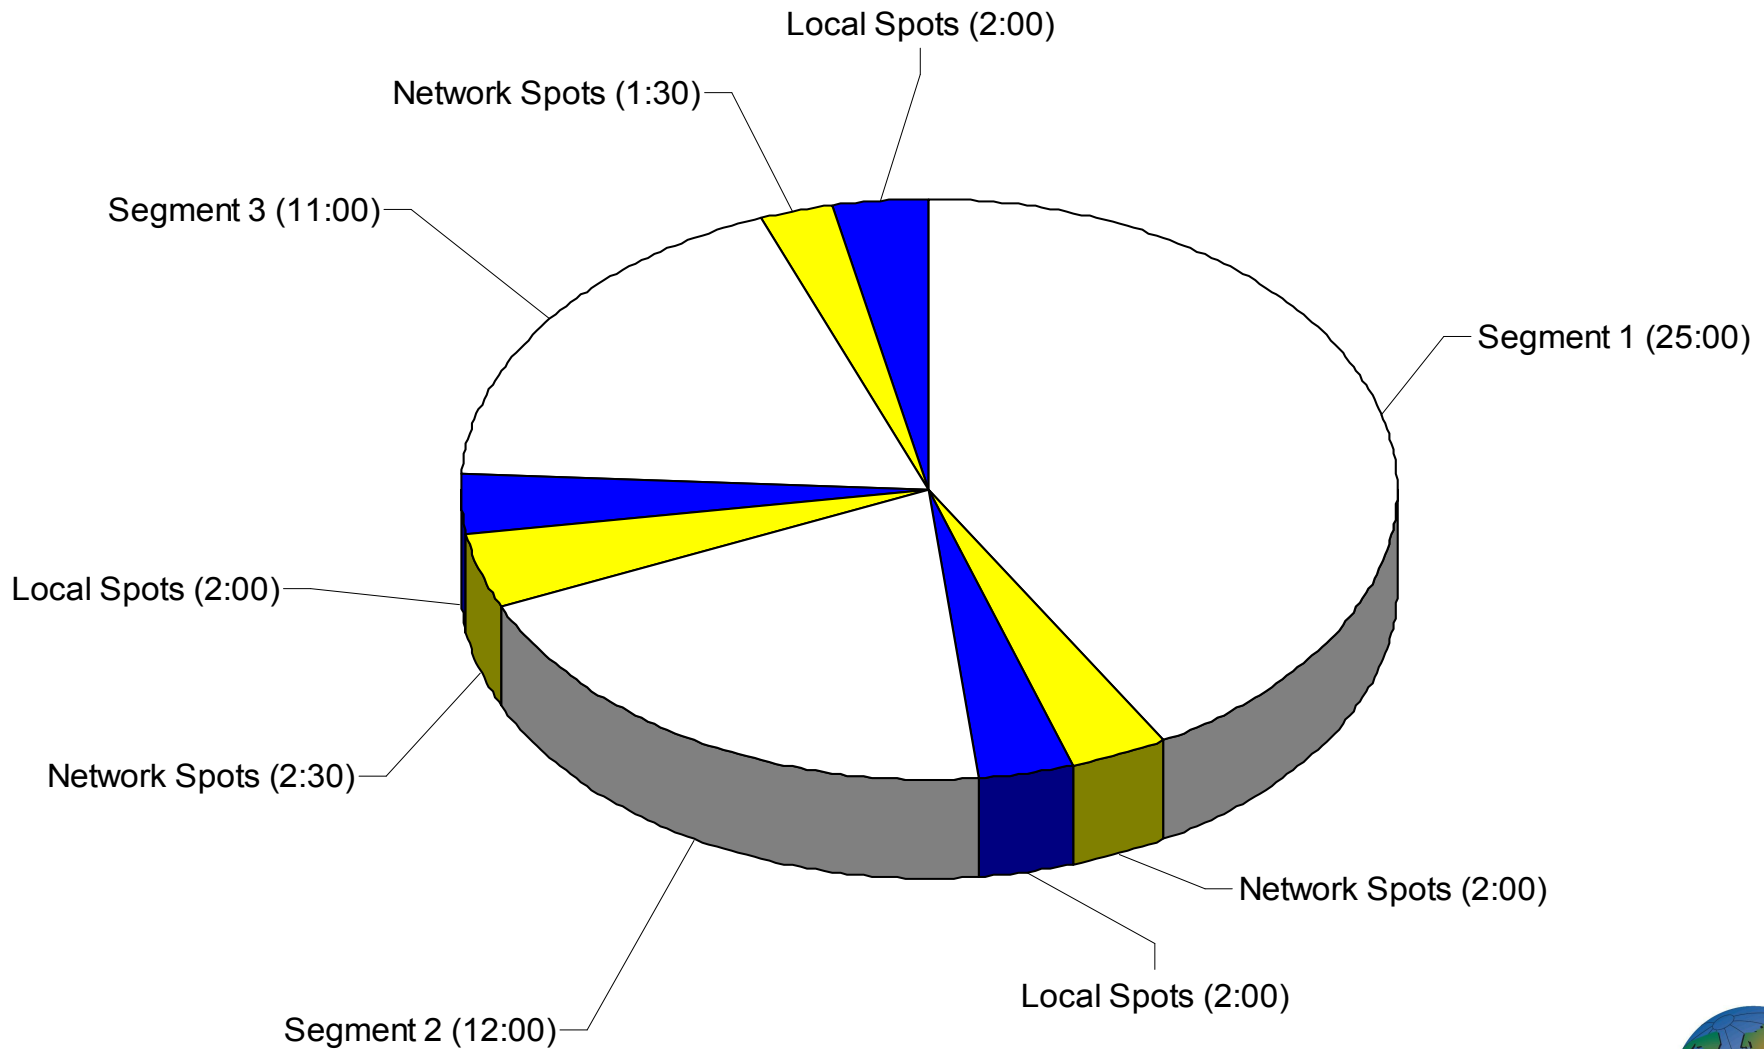

Lost in the 80's Format Clock

Superadio, LLC
Boston: (508) 620-0006
New York: (212) 631-0800
www.superadio.com